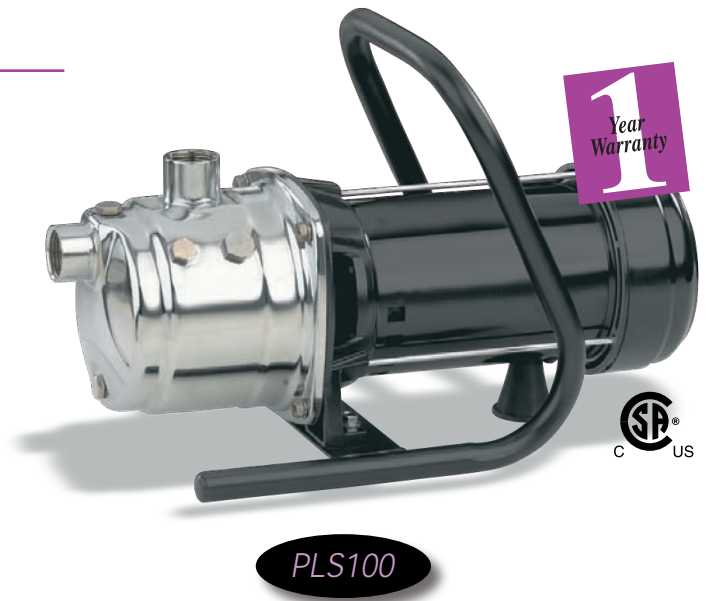

# WAYNE®

| utility | sump | sewage | well | **LAWN** | pool | specialty |

## LAWN PUMPS

portable

### PORTABLE STAINLESS STEEL SPRINKLING PUMP

- 1 HP Pumps Up To 720 GPH @ 0'
- Portable, Stainless Steel
- Fan-Cooled, Continuous-Duty 120 Volt Motor Draws Water Up To 20'
- 1" NPT Suction/Discharge With 3/4" Garden Hose Adapter Included
- Maintains Pressure Up To 80 PSI
- Easy Carry Handle For Portability

PERFORMANCE						
Model	HP	Discharge Head	0'	5'	10'	15'
PLS100	1	Gallons/Hour	720	630	520	390